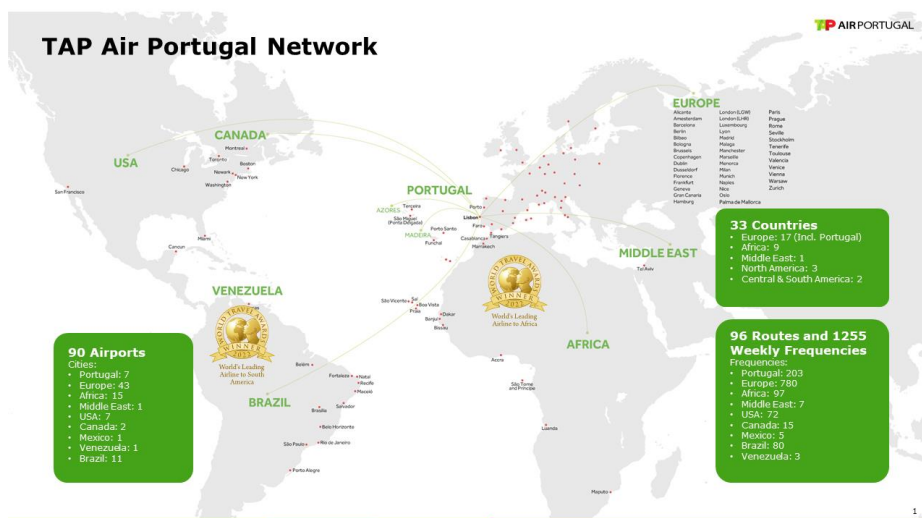

TAP Air Portugal, the national carrier of Portugal and a member of **Star Alliance**, has increased its routes from **Lisbon and Porto to Brazil**, bringing the **total departure from Portugal to Brazil 91 weekly flights**.

Book your flights to Brazil from Lisbon with TAP Air Portugal to connect to **Rio De Janeiro (GIG)** with other cities across Brazil such as **Recife (REC), Sao Paulo (GRU), Salvador (SSA), Porto Alegre (POA), Natal (NAT), Maceio (MCZ), Fortaleza (FOR), Brasilia (BSB), Belo Horizonte (CNF) and Belem (BEL)**.

Weekly frequencies from Portugal

Europe : 780 weekly flights

USA : 72 weekly flights

Canada : 15 weekly flights

Middle East : 7 weekly flights

Mexico : 5 weekly flights

Venezuela : 3 weekly flights

Domestic: 203 weekly flights