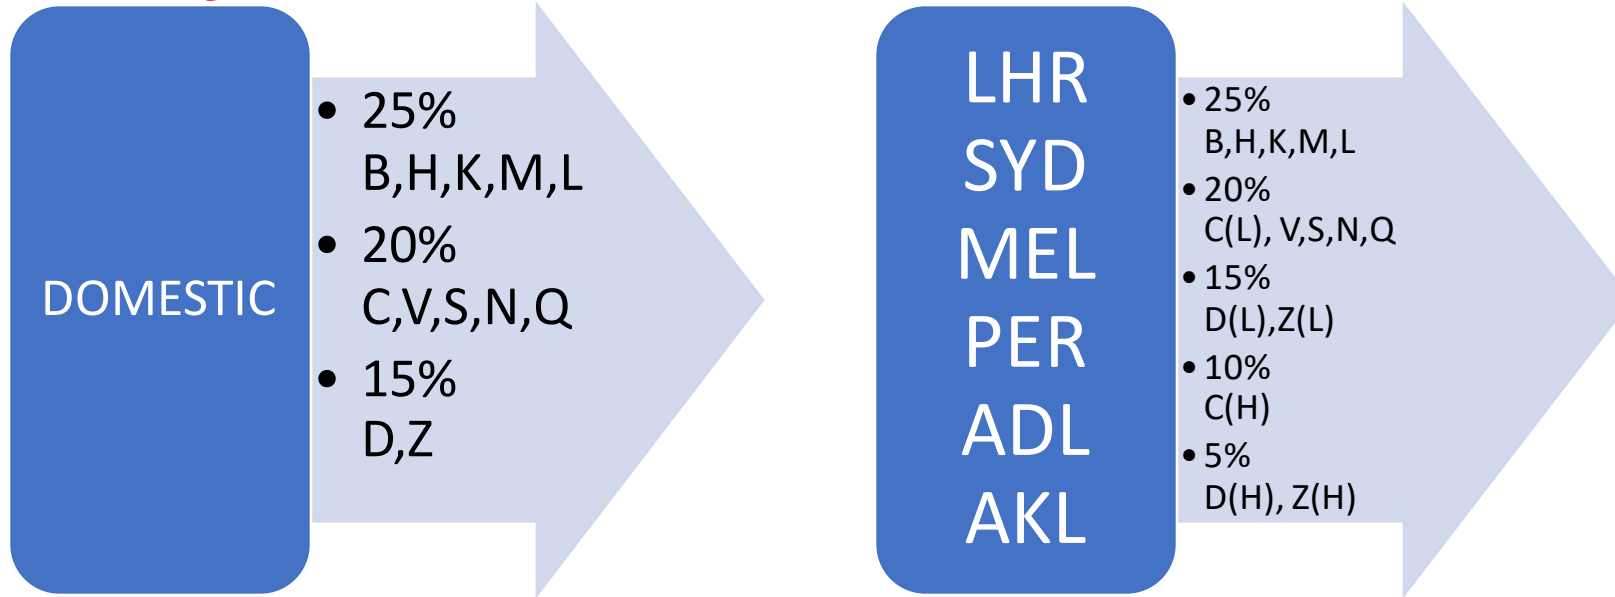

Malaysia Airlines : Student Fares 2024

Sales Period : NOW – 31Dec24
Travel Period : NOW – 31Dec24
FBA : J cabin as per normal NMF
FBA : Y cabin 45KILO
Tactical RBD Z , O not allowed for discount but eligible for FBA
Blackout date : NIL

Qantas Airways : Student Fares 2024

FROM	TO	RBD
Malaysia	Australia	Q, N, S, L, M, K, H, B, Y
	New Zealand	
	United Kingdom	

Sales Period : NOW – 31Dec24
Travel Period : NOW – 31Dec24
FBA: 40KILO
Blackout date : NIL
Students are required to provide acceptance letter from university

Call and speak with our friendly B2B team now!

*Terms and conditions applied